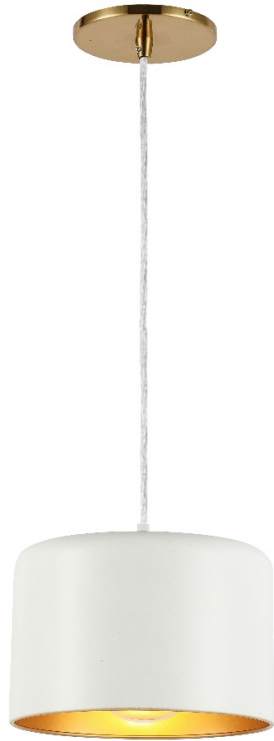

EMI-81P-AGB-MW - 1LT Incand Pendant, AGB w/ MW&GLD Shade

1 Light Incandescent Pendant, Aged Brass w/ Matte White & Gold Shade

Height	6	No. of Bulbs	1
Width/Length	8	LED Compatible	LED Compatible
Depth	8	Total Wattage	60W
Weight	4		
Body Material	Metal	Second Material	Metal
Finish/Color	Matte White	Second Finish/Color	Aged Brass
Type of Finish	Painted	Second Type of Finish	Electroplated
Bulb 1 Amount	1	Rated For Voltage	Dry Location 120V
Bulb 1 Base Type	E26	Approval	cUL or equivalent
Bulb 1 Max Watt.	60W	Warranty	1 Year
Bulb 1 Included	No	Instal Position	Ceiling
Bulb 1 Lumens			
Bulb 1 CRI			

Date:	Notes:
Fixture Type:	
Job Name:	

Lighting • LED • Shades • Custom Designs

TORONTO | BUFFALO | LIGHTFAIR | DALLAS MARKET CENTRE # 4303

 www.dainolite.com
 1-888-564-1262
  dainolite@dainolite.com
 /dainolite
  /dainoliteld
  /dainolite